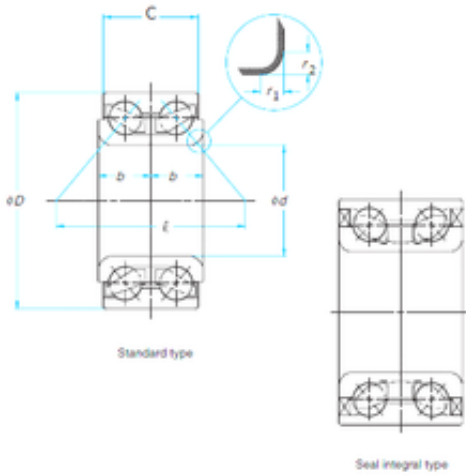

AF Bearing Machinery Co., Ltd.

SKF BAH-0036 angular contact ball bearings

Bearing No. BAH-0036

Size	39x72x37 mm
Bore Diameter	39 mm
Outer Diameter	72 mm
Width	37 mm
d	39 mm
D	72 mm
B	37 mm

BAH-0036 Bearing 2D drawings and 3D CAD models