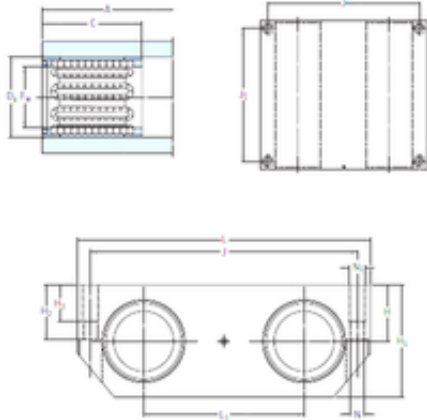

AF Bearing Machinery Co., Ltd.

SKF LQBR 12-2LS linear bearings

Bearing No. LQBR 12-2LS

Bore Diameter	12 mm
Fw	12 mm
H3	11 mm
Da	19 mm
A	70 mm
C	28 mm
H	15 mm
H1	30 mm
H2	14 mm
J	69 mm
L	80 mm
L1	40 mm
N	4,3 mm
J1	59 mm
Thread (N1)	M5
Weight	0,38 Kg
Basic dynamic load rating (C)	1,86 kN

LQBR 12-2LS Bearing 2D drawings and 3D CAD models